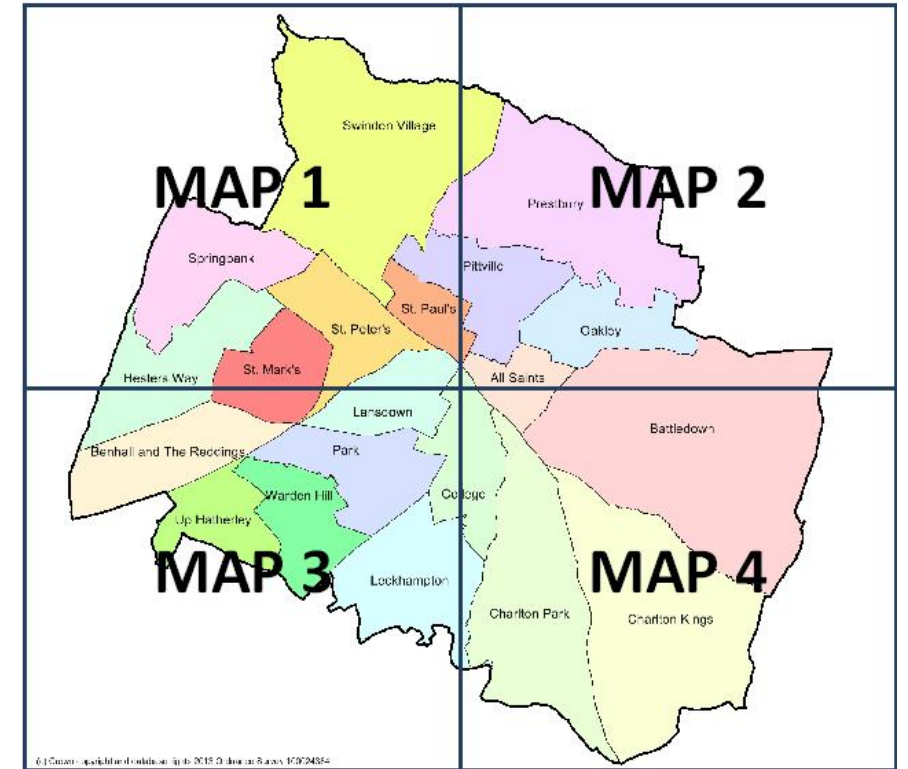

LOCAL GREEN SPACE 1

Refer to site proforma to view details of the sites coloured Red, Amber and Green (you will need the site reference no.)

Make comments online

Cheltenham Borough Local Green Spaces

- Outside Consultation Area
- Within Consultation Area
- CBC Public Green Space
- Cheltenham
- Borough Wards

1:18000 at A3

© Crown copyright and database rights 2015
Ordnance Survey 100024384